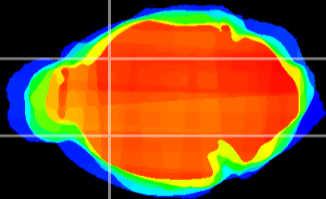

Coronal

Sagittal-R

Sagittal-L

ViBriSM: CX19060
Horizontal

CPU lateral