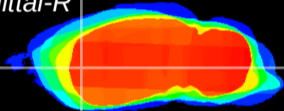

Coronal

Sagittal-R

Sagittal-L

ViBriSM: CX19060
Horizontal

CPU lateral