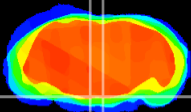

Coronal

Sagittal-R

Sagittal-L

ViBrism: CX19060
Horizontal

Pn