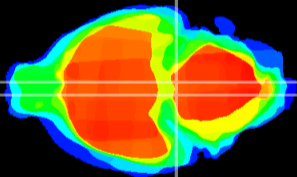

Coronal

Sagittal-R

Sagittal-L

ViBrism: CX19060
Horizontal

Pn