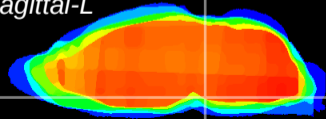

Coronal

Sagittal-R

Sagittal-L

ViBrism: CX19060
Horizontal

Pn