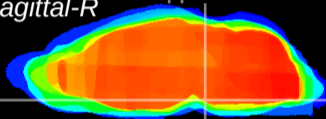

Coronal

Sagittal-R

Sagittal-L

ViBrism: CX19060
Horizontal

Pn