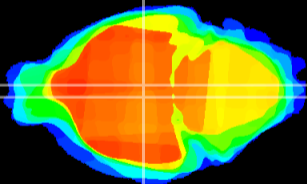

Coronal

Sagittal-R

Sagittal-L

ViBrism: CX19062
Horizontal

DM