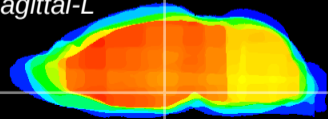

Coronal

Sagittal-R

Sagittal-L

ViBrism: CX19062
Horizontal

DM