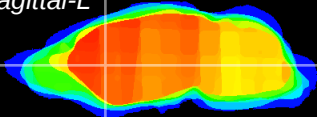

Coronal

Sagittal-R

Sagittal-L

ViBrisM: CX19072
Horizontal

CPU medial