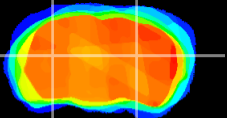

Coronal

Sagittal-R

Sagittal-L

ViBrism: CX19080
Horizontal

LG