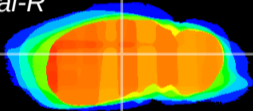

Coronal

Sagittal-R

Sagittal-L

ViBrism: CX19080
Horizontal

LG