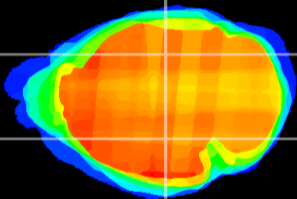

Coronal

Sagittal-R

Sagittal-L

ViBrism: CX19080
Horizontal

LG