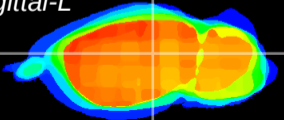

Coronal

Sagittal-R

Sagittal-L

ViBrism: CX19080
Horizontal

LG