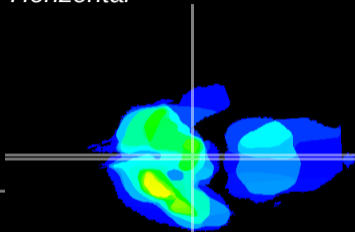

Coronal

Sagittal-R

Sagittal-L

ViBrism: CX19105
Horizontal

ME