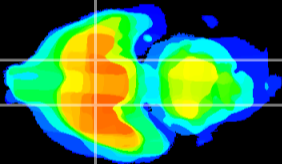

Coronal

Sagittal-R

Sagittal-L

ViBrism: CX19106
Horizontal

S0