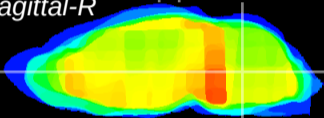

Coronal

Sagittal-R

Sagittal-L

ViBrism: CX19110
Horizontal

MVe