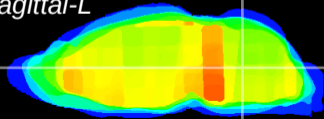

Coronal

Sagittal-R

Sagittal-L

ViBrism: CX19110
Horizontal

MVe