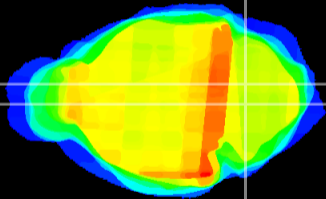

Coronal

Sagittal-R

Sagittal-L

ViBrism: CX19110
Horizontal

MVe