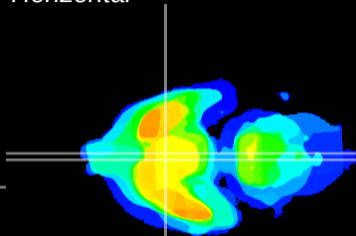

Coronal

Sagittal-R

Sagittal-L

ViBriSM: CX19110
Horizontal

SCN