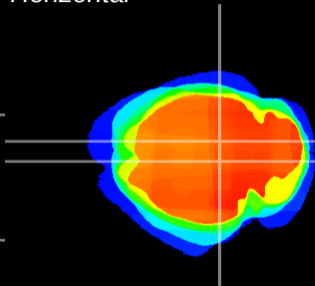

Coronal

Sagittal-R

Sagittal-L

ViBrism: CX19119
Horizontal

SC