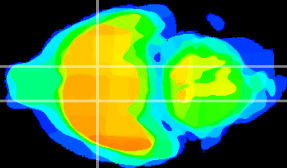

Coronal

Sagittal-R

Sagittal-L

ViBrism: CX19124
Horizontal

LH