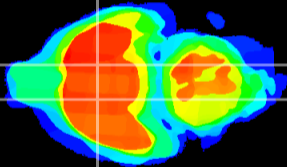

Coronal

Sagittal-R

Sagittal-L

ViBrism: CX19132
Horizontal

LH