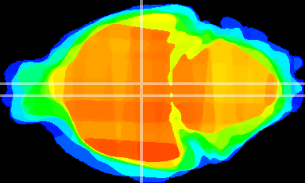

Coronal

Sagittal-R

Sagittal-L

ViBrism: CX19135
Horizontal

DM