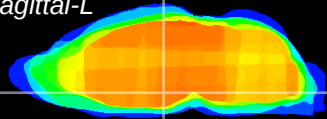

Coronal

Sagittal-R

Sagittal-L

ViBrism: CX19135
Horizontal

DM