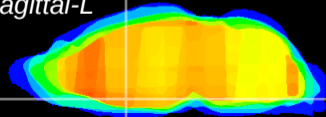

Coronal

Sagittal-R

Sagittal-L

ViBrism: CX19141
Horizontal

MPA