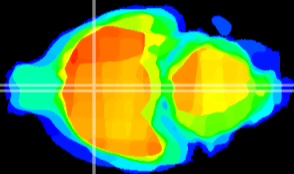

Coronal

Sagittal-R

Sagittal-L

ViBrism: CX19141
Horizontal

MPA