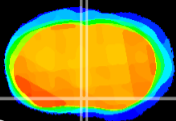

Coronal

Sagittal-R

Sagittal-L

ViBrism: CX19141
Horizontal

MPA