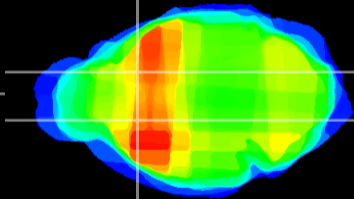

Coronal

Sagittal-R

Sagittal-L

ViBriSM: CX19150
Horizontal

CPU medial