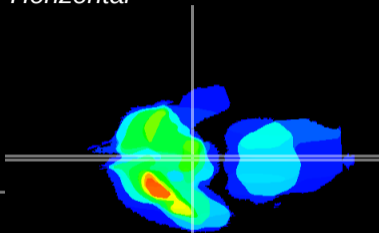

Coronal

Sagittal-R

Sagittal-L

ViBrism: CX19160
Horizontal

ME