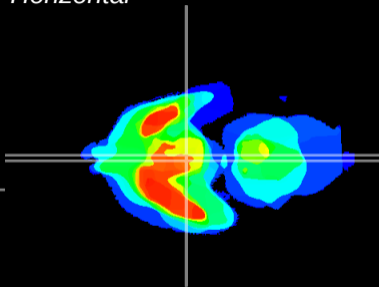

Coronal

Sagittal-R

Sagittal-L

ViBrism: CX19161
Horizontal

Arc