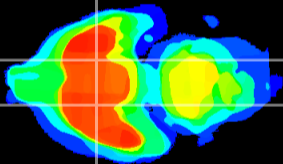

Coronal

Sagittal-R

Sagittal-L

ViBrism: CX19161
Horizontal

S0