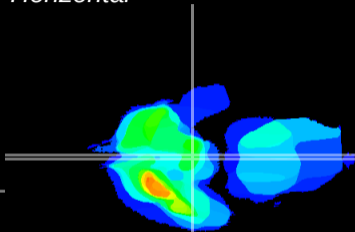

Coronal

Sagittal-R

Sagittal-L

ViBrism: CX19173
Horizontal

ME