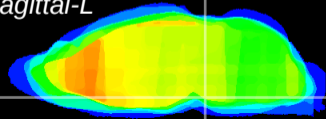

Coronal

Sagittal-R

Sagittal-L

ViBrism: CX19173
Horizontal

Pn