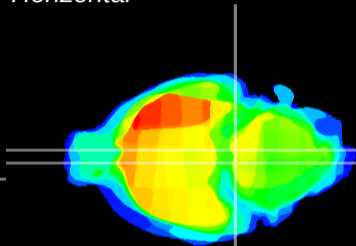

Coronal

Sagittal-R

Sagittal-L

ViBrism: CX19173
Horizontal

Pn