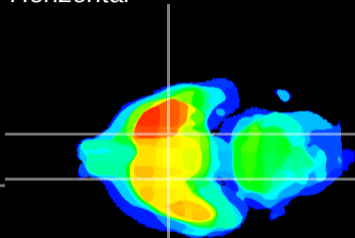

Coronal

Sagittal-R

Sagittal-L

ViBrism: CX19173
Horizontal

S0