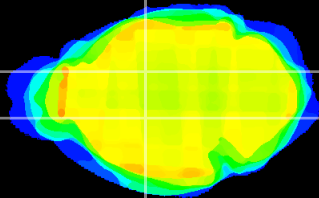

Coronal

Sagittal-R

Sagittal-L

ViBriSM: CX19176
Horizontal

VA/VL