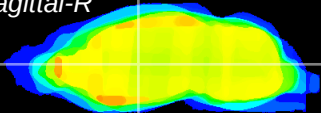

Coronal

Sagittal-R

Sagittal-L

ViBriSM: CX19176
Horizontal

VA/VL