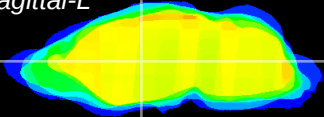

Coronal

Sagittal-R

Sagittal-L

ViBriSM: CX19176
Horizontal

VA/VL