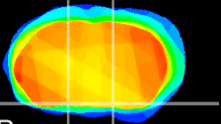

Coronal

Sagittal-R

Sagittal-L

ViBrism: CX19199
Horizontal

S0