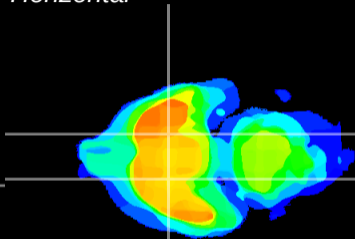

Coronal

Sagittal-R

Sagittal-L

ViBrism: CX19199
Horizontal

S0