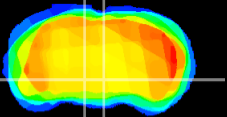

Coronal

Sagittal-R

Sagittal-L

ViBrism: CX19208
Horizontal

VTA