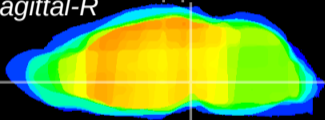

Coronal

Sagittal-R

Sagittal-L

ViBrism: CX19208
Horizontal

VTA