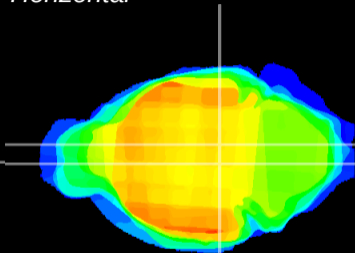

Coronal

Sagittal-R

Sagittal-L

ViBrism: CX19208
Horizontal

VTA