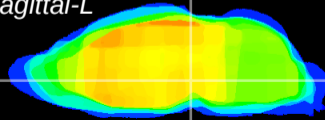

Coronal

Sagittal-R

Sagittal-L

ViBrism: CX19208
Horizontal

VTA