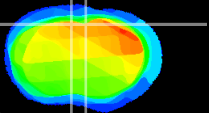

Coronal

Sagittal-R

Sagittal-L

ViBrism: CX19213
Horizontal

Cx motor