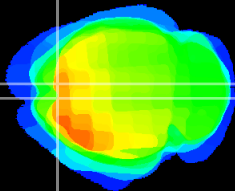

Coronal

Sagittal-R

Sagittal-L

ViBrism: CX19213
Horizontal

Cx motor