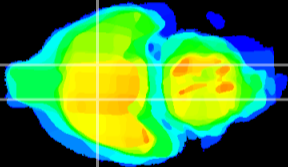

Coronal

Sagittal-R

Sagittal-L

ViBrism: CX19215
Horizontal

LH