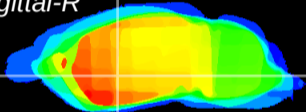

Coronal

Sagittal-R

Sagittal-L

ViBrism: CX19223
Horizontal

GP