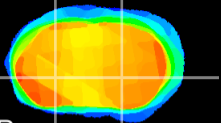

Coronal

Sagittal-R

Sagittal-L

ViBrism: CX19223
Horizontal

GP