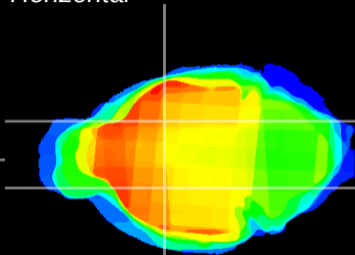

Coronal

Sagittal-R

Sagittal-L

ViBrism: CX19223
Horizontal

GP