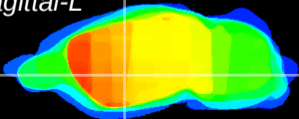

Coronal

Sagittal-R

Sagittal-L

ViBrism: CX19223
Horizontal

GP