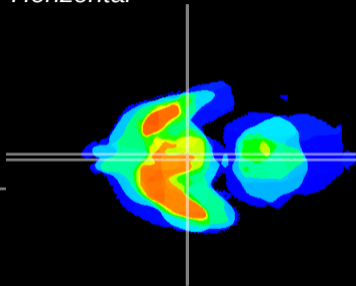

Coronal

Sagittal-R

Sagittal-L

ViBrism: CX19225
Horizontal

Arc