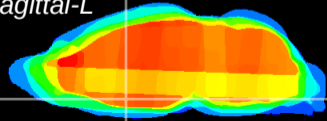

Coronal

Sagittal-R

Sagittal-L

ViBriSM: CX19228
Horizontal

MPA