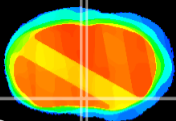

Coronal

Sagittal-R

Sagittal-L

ViBriSM: CX19228
Horizontal

MPA