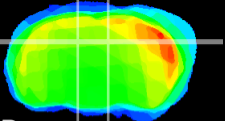

Coronal

Sagittal-R

Sagittal-L

ViBrism: CX19230
Horizontal

DG