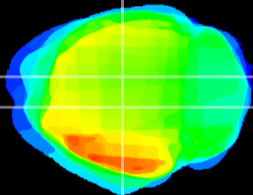

Coronal

Sagittal-R

Sagittal-L

ViBrism: CX19230
Horizontal

DG