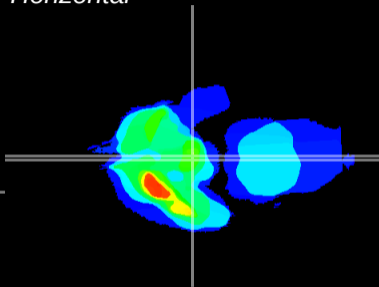

Coronal

Sagittal-R

Sagittal-L

ViBrism: CX19233
Horizontal

ME