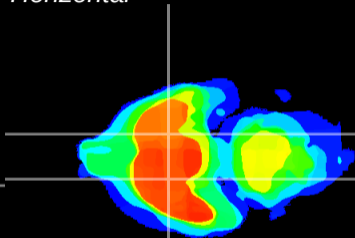

Coronal

Sagittal-R

Sagittal-L

ViBrism: CX19233
Horizontal

S0