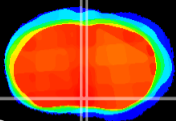

Coronal

Sagittal-R

Sagittal-L

ViBriSM: CX19235
Horizontal

MPA