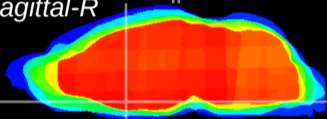

Coronal

Sagittal-R

Sagittal-L

ViBriSM: CX19235
Horizontal

MPA