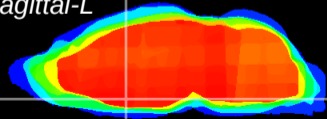

Coronal

Sagittal-R

Sagittal-L

ViBriSM: CX19235
Horizontal

MPA