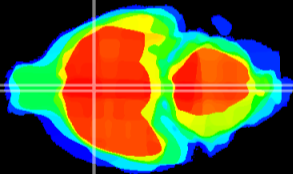

Coronal

Sagittal-R

Sagittal-L

ViBriSM: CX19235
Horizontal

MPA