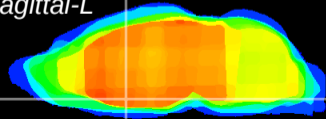

Coronal

Sagittal-R

Sagittal-L

ViBrism: CX19242  
Horizontal

MPA