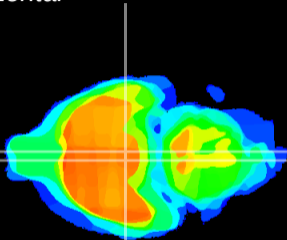

Coronal

Sagittal-R

Sagittal-L

ViBrism: CX19242
Horizontal

VMH