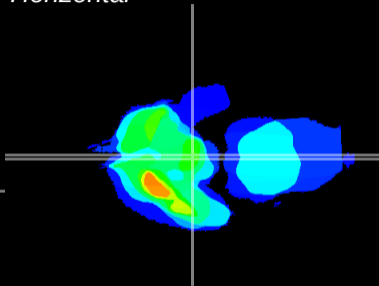

Coronal

Sagittal-R

Sagittal-L

ViBrism: CX19246
Horizontal

ME