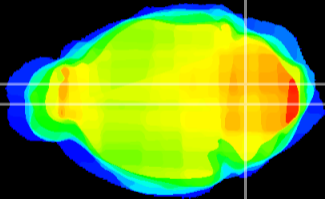

Coronal

Sagittal-R

Sagittal-L

ViBrism: CX19247
Horizontal

MVe