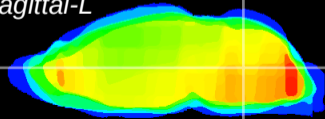

Coronal

Sagittal-R

Sagittal-L

ViBrism: CX19247
Horizontal

MVe