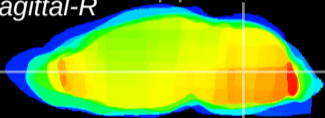

Coronal

Sagittal-R

Sagittal-L

ViBrism: CX19247
Horizontal

MVe