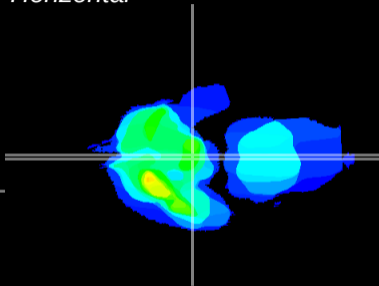

Coronal

Sagittal-R

Sagittal-L

ViBrism: CX19267
Horizontal

ME