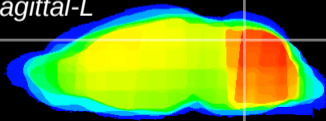

Coronal

Sagittal-R

Sagittal-L

ViBrism: CX19269
Horizontal

Cb vermis