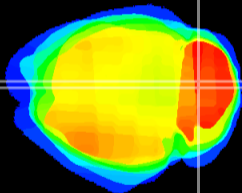

Coronal

Sagittal-R

Sagittal-L

ViBrism: CX19269
Horizontal

Cb vermis