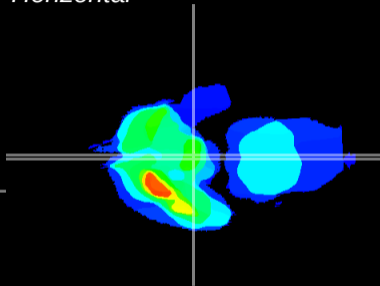

Coronal

Sagittal-R

Sagittal-L

ViBrism: CX19271
Horizontal

ME