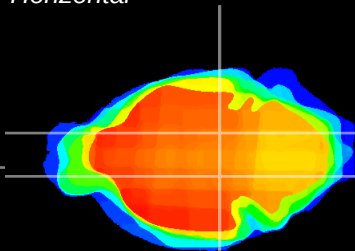

Coronal

Sagittal-R

Sagittal-L

ViBrism: CX19271
Horizontal

SN