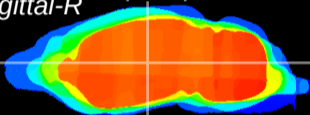

Coronal

Sagittal-R

Sagittal-L

ViBrism: CX19275
Horizontal

VPM/VPL