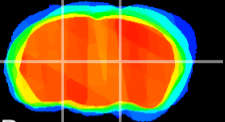

Coronal

Sagittal-R

Sagittal-L

ViBrism: CX19275
Horizontal

VPM/VPL