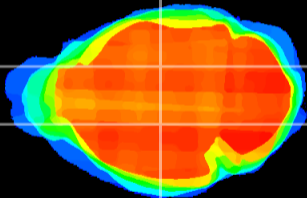

Coronal

Sagittal-R

Sagittal-L

ViBrism: CX19275
Horizontal

VPM/VPL