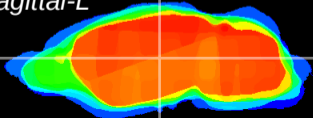

Coronal

Sagittal-R

Sagittal-L

ViBrism: CX19275
Horizontal

VPM/VPL