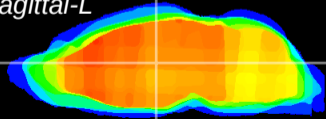

Coronal

Sagittal-R

Sagittal-L

ViBrism: CX19277
Horizontal

MD