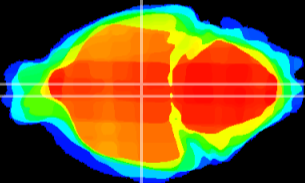

Coronal

Sagittal-R

Sagittal-L

ViBrism: CX19281
Horizontal

DM