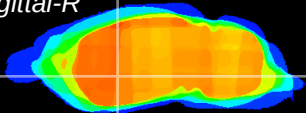

Coronal

Sagittal-R

Sagittal-L

ViBriSM: CX19290
Horizontal

GP