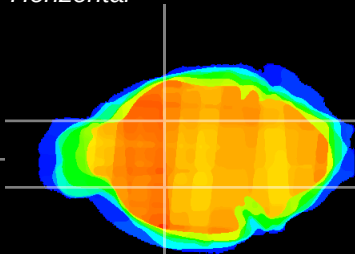

Coronal

Sagittal-R

Sagittal-L

ViBriSM: CX19290
Horizontal

GP