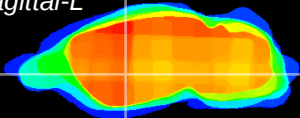

Coronal

Sagittal-R

Sagittal-L

ViBriSM: CX19290
Horizontal

GP