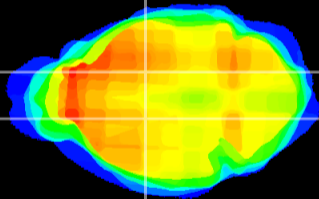

Coronal

Sagittal-R

Sagittal-L

ViBriSM: CX19292
Horizontal

VA/VL