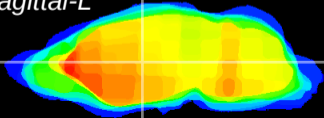

Coronal

Sagittal-R

Sagittal-L

ViBriSM: CX19292
Horizontal

VA/VL