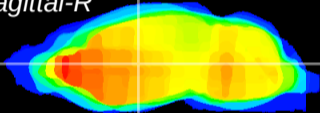

Coronal

Sagittal-R

Sagittal-L

ViBriSM: CX19292
Horizontal

VA/VL