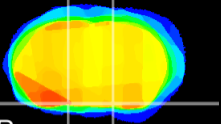

Coronal

Sagittal-R

Sagittal-L

ViBrism: CX19295
Horizontal

S0