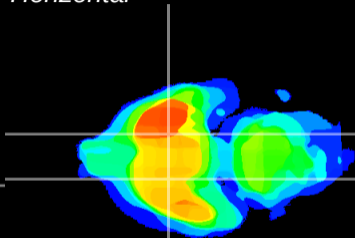

Coronal

Sagittal-R

Sagittal-L

ViBrism: CX19295
Horizontal

S0