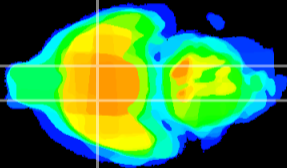

Coronal

Sagittal-R

Sagittal-L

ViBrism: CX19297
Horizontal

LH