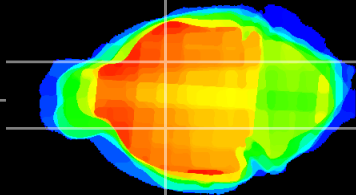

Coronal

Sagittal-R

Sagittal-L

ViBrism: CX19301
Horizontal

GP