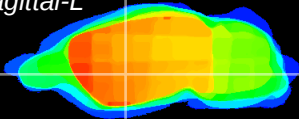

Coronal

Sagittal-R

Sagittal-L

ViBrism: CX19301
Horizontal

GP