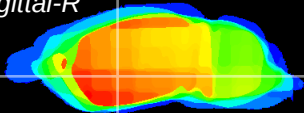

Coronal

Sagittal-R

Sagittal-L

ViBrism: CX19301
Horizontal

GP