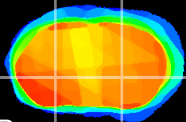

Coronal

Sagittal-R

Sagittal-L

ViBrism: CX19301
Horizontal

GP