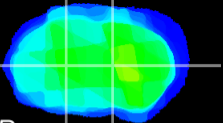

Coronal

Sagittal-R

Sagittal-L

ViBrism: CX19302
Horizontal

VA/VL