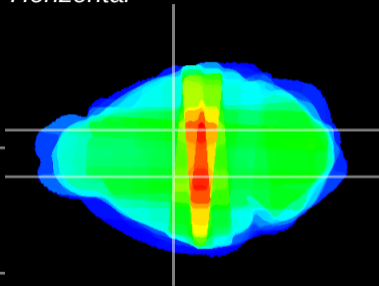

Coronal

Sagittal-R

Sagittal-L

ViBrism: CX19302
Horizontal

VA/VL